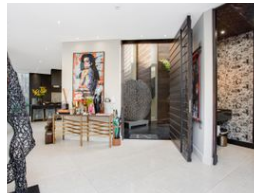

R150,000 pm

Lease Period 12 months
Annual Escalation -

Availability Immediately

Deposit -

4 4.5 2

Luxurious Designer Home

Introducing a fully furnished designer home situated within the confines of the impeccably secure Waterstone Estate, this architectural gem, envisioned by the renowned architect Chris Pattichides, stands as a true testament to contemporary opulence. The seamless fusion of concrete, glass, and steel harmoniously composes a captivating symphony of modern elegance. Every facet of this residence has been meticulously curated by the acclaimed interior designer, Romi Kaplan, showcasing imported Italian fixtures and finishes that exemplify timeless contemporary aesthetics.

Upon entering the awe-inspiring double-volume entrance hall, one is immediately entranced by the luxurious ambiance and lofty ceilings that define the expansive interior. Central to this dwelling is a lush atrium-style garden, a captivating centerpiece visible...