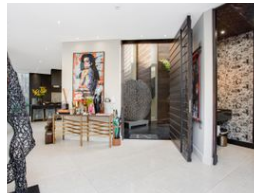

Web Ref RL990

R150,000 pm

Lease Period 12 months
Annual Escalation -

Availability Immediately

Deposit -

4 4.5 2

Luxurious Designer Home

Introducing a fully furnished designer home situated within the confines of the impeccably secure Waterstone Estate, this architectural gem, envisioned by the renowned architect Chris Pattichides, stands as a true testament to contemporary opulence. The seamless fusion of concrete, glass, and steel harmoniously composes a captivating symphony of modern elegance. Every facet of this residence has been meticulously curated by the acclaimed interior designer, Romi Kaplan, showcasing imported Italian fixtures and finishes that exemplify timeless contemporary aesthetics.

Upon entering the awe-inspiring double-volume entrance hall, one is immediately entranced by the luxurious ambiance and lofty ceilings that define the expansive interior. Central to this dwelling is a lush atrium-style garden, a captivating centerpiece visible...